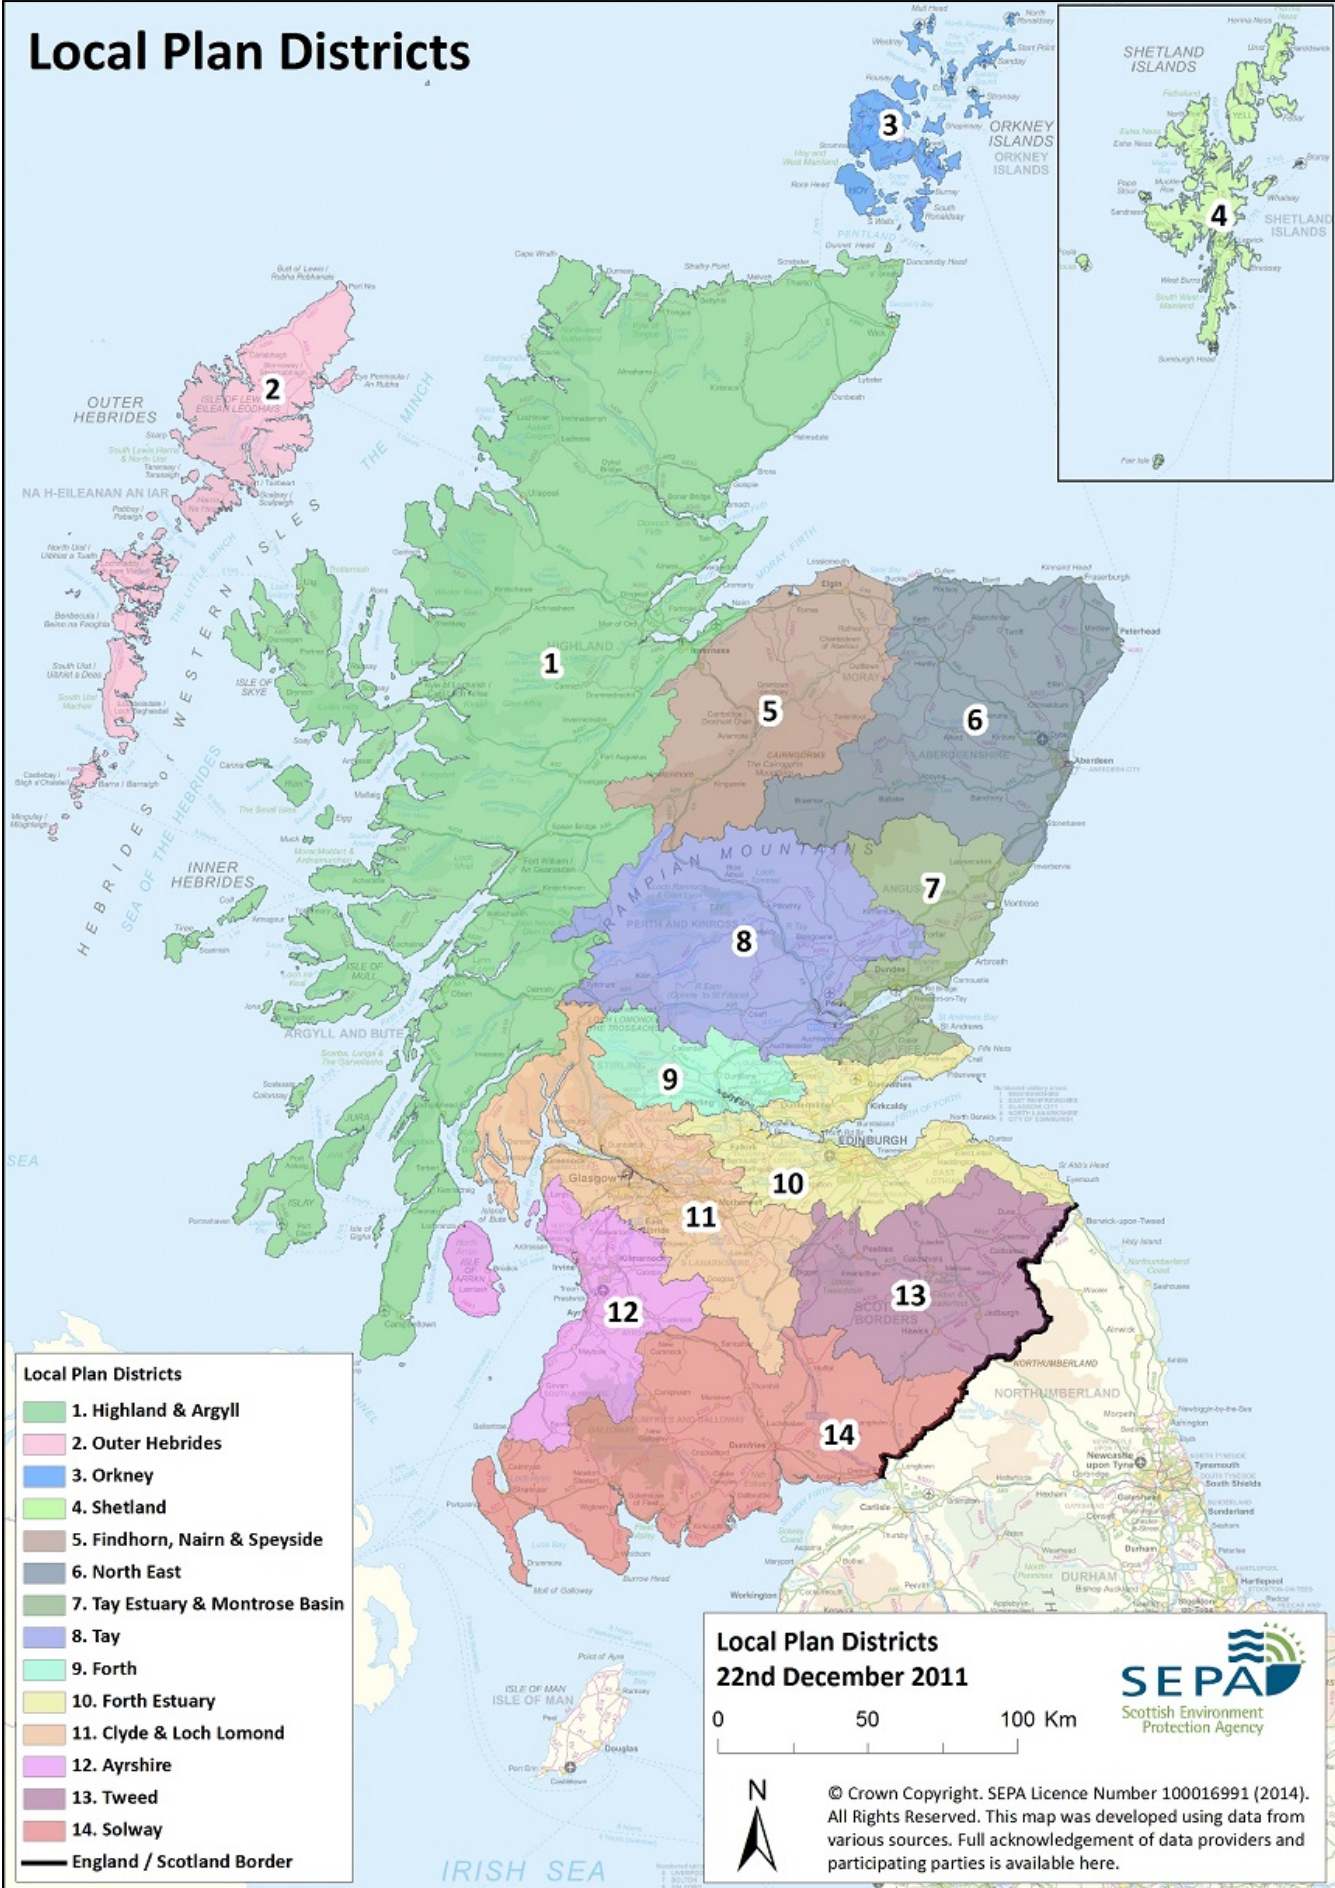

Local Plan Districts

Local Plan Districts

- 1. Highland & Argyll
- 2. Outer Hebrides
- 3. Orkney
- 4. Shetland
- 5. Findhorn, Nairn & Speyside
- 6. North East
- 7. Tay Estuary & Montrose Basin
- 8. Tay
- 9. Forth
- 10. Forth Estuary
- 11. Clyde & Loch Lomond
- 12. Ayrshire
- 13. Tweed
- 14. Solway
- England / Scotland Border

Local Plan Districts
22nd December 2011

0 50 100 Km

© Crown Copyright. SEPA Licence Number 100016991 (2014). All Rights Reserved. This map was developed using data from various sources. Full acknowledgement of data providers and participating parties is available here.